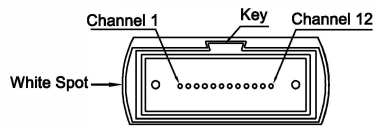

Side A

Side B

12F MPO Elite Connector
Female(Yellow)

12F LSZH OS2 Micro
Cable Jacket (Yellow)

Position	1	2	3	4	5	6	7	8	9	10	11	12
Fiber Color	Blue	Orange	Green	Brown	Grey	White	Red	Black	Yellow	Violet	Pink	Aqua

Side A

Position	1	2	3	4	5	6	7	8	9	10	11	12
Fiber Color	Aqua	Pink	Violet	Yellow	Black	Red	White	Grey	Brown	Green	Orange	Blue

Side B

Optical Performance Index

Type	MPO/APC
Parameter	
Wavelength	1310nm&1550nm
IL	≤0.35dB
RL	≥60dB