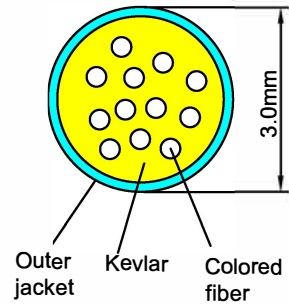

Side A

Side B

12F MPO Elite Connector
Female(Yellow)

12F LSZH OS2 Micro
Cable Jacket (Yellow)

Position	1	2	3	4	5	6	7	8	9	10	11	12
Fiber Color	Blue	Orange	Green	Brown	Grey	White	Red	Black	Yellow	Violet	Pink	Aqua

Side A

Position	1	2	3	4	5	6	7	8	9	10	11	12
Fiber Color	Aqua	Pink	Violet	Yellow	Black	Red	White	Grey	Brown	Green	Orange	Blue

Side B

Optical Performance Index

Type	MPO/APC
Parameter	
Wavelength	1310nm&1550nm
IL	≤0.35dB
RL	≥60dB