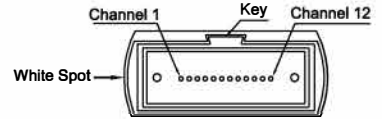

1 2 3 4 5 6 7 8 9

A A

Side A

8F MPO Elite Connector Female(Aqua)

8F LSZH OM4 Micro Cable Jacket (Aqua)

Breakout Module

2mm Furcation Tubing (Aqua)

2.0mm LC/UPC Duplex Connector(Beige)

Side B

- Blue
- Aqua
- Orange
- Pink
- Green
- Violet
- Brown
- Yellow

500±50

Side A

Position	1	2	3	4	5	6	7	8	9	10	11	12
Fiber Color	Blue	Orange	Green	Brown	N/A	N/A	N/A	N/A	Yellow	Violet	Pink	Aqua

Optical Performance Index