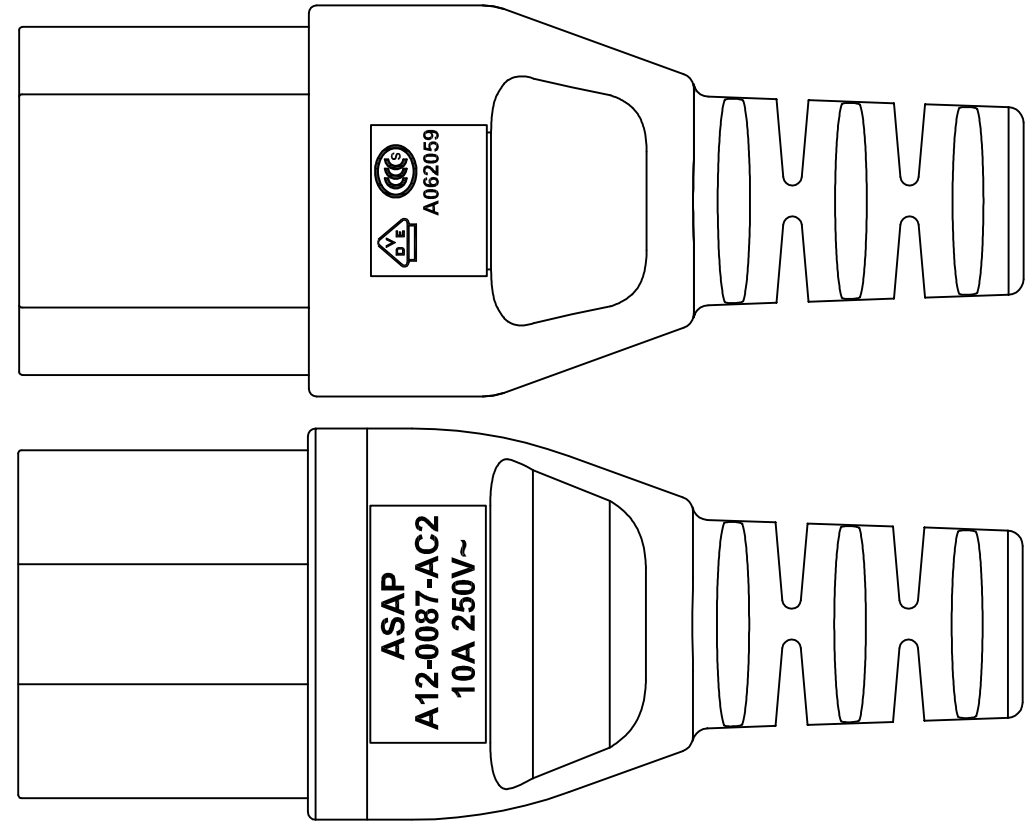

J1 Marking
J1端標誌

J2 Marking
J2端標誌

X.±	X.°±
.X±	.X°±
.XX±	.XX°±
.XXX±	.XXX°±
UNITS	mm
<small>THESE DRAWINGS AND SPECIFICATIONS ARE THE PROPERTY OF LUXSHARE-ICT AND SHALL NOT BE REPRODUCED, COPIED OR CUED IN ANY MANNER WITHOUT THE PRIOR WRITTEN CONSENT OF LUXSHARE-ICT</small>	

P/N:42 0562			
PART NO: L8CAC027-QT-N		TITLE: VDE 3P 90° TO C15 L2.5M Black	
APPD: Baogen Yang		DWG NO: ACRDN14120034	
CHKD: Guangren Ouyang			SCALE
DRAW: Betty Zou			SHEET
		NONE	REV.
		2/2	X