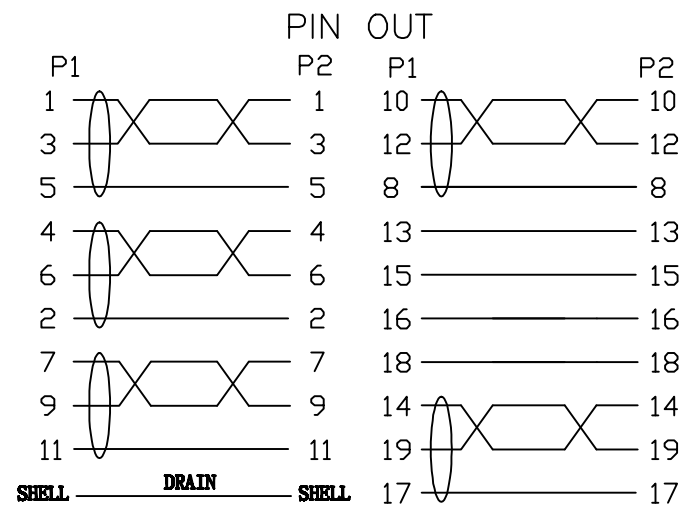

RevNo	Revision note	Date	Signature	Checked
-------	---------------	------	-----------	---------

NOTES:
 1:100% short,open and miss wire test.
 2:Insulation resistance:DC300V 10MΩ(Min)
 Conduction resistance 3Ω(Max)
 3:HD-TV:1080P 60HZ.
 4:Cable printing:High Speed HDMI* Cable with Ethernet

⑤	OUTER MOULDED	BLACK 45P PVC	0.024	KG
④	INNER MOULDED	LDPE	0.018	KG
③	SHELL	360(180+180) DEGREE ROTATION SHELL FOR HDMI,ABS,BLACK	2	PCS
②	CONNECTOR	HDMI A TYPE MALE,THE PIN GOLD PLATED,THE SHELL FOR GOLD PLATING	2	PCS
①	CABLE	(1P*28AWG+D+FAM)*5C+4C*28AWG+ADB JACKET:BLACK PVC,OD:7.3±0.2	5000	MM
NO.	MATERIAL	DESCRIPTION	QTY.	UNIT

Ltemref	Quantity	Title/Name,designation,material,dimension etc			Article No./Reference		
Designed by ACHY	Checked by HELEN	Approved by - date Dec 07.2017	File name HDMI AM TO AM	Date Dec 07.2017	Scale FREE		
ANGLE:		HDMI 1.4 AM-AM 360 DEGREE ROTATION,5m					
UNIT:MM		32-3655		Edition 2.0	Sheet 1/1		