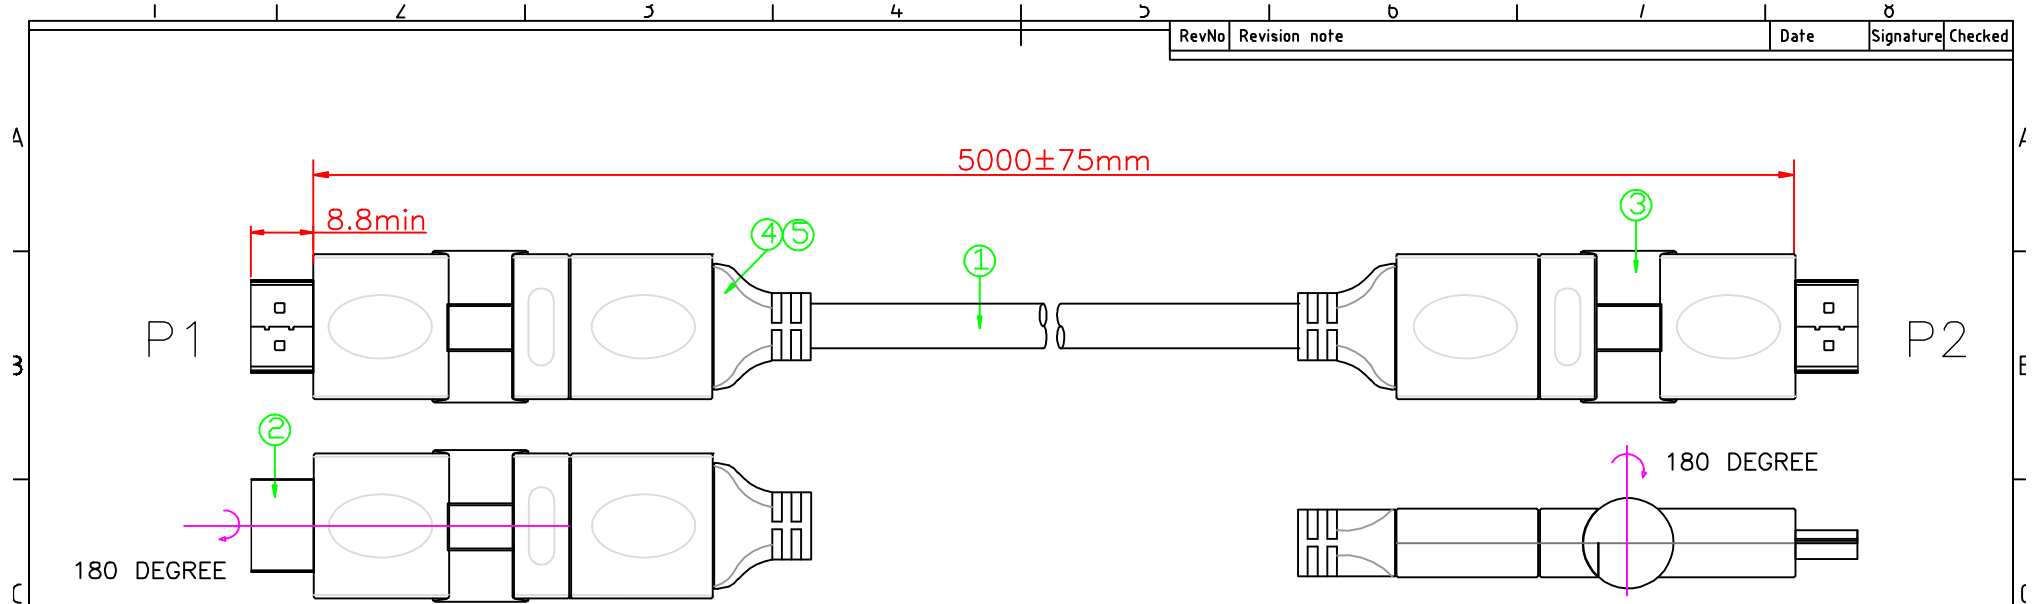

RevNo	Revision note	Date	Signature	Checked
-------	---------------	------	-----------	---------

NOTES:
 1:100% short,open and miss wire test.
 2:Insulation resistance:DC300V 10MΩ(Min)
 Conduction resistance 3Ω(Max)
 3:HD-TV:1080P 60HZ.
 4:Cable printing:High Speed HDMI* Cable with Ethernet

⑤	OUTER MOULDED	BLACK 45P PVC	0.024	KG
④	INNER MOULDED	LDPE	0.018	KG
③	SHELL	360(180+180) DEGREE ROTATION SHELL FOR HDMI,ABS,BLACK	2	PCS
②	CONNECTOR	HDMI A TYPE MALE,THE PIN GOLD PLATED,THE SHELL FOR GOLD PLATING	2	PCS
①	CABLE	(1P*28AWG+D+FAM)*5C+4C*28AWG+ADB JACKET:BLACK PVC,OD:7.3±0.2	5000	MM
NO.	MATERIAL	DESCRIPTION	QTY.	UNIT

Ltemref	Quantity	Title/Name,designation,material,dimension etc			Article No./Reference		
Designed by ACHY	Checked by HELEN	Approved by - date Dec 07.2017	File name HDMI AM TO AM	Date Dec 07.2017	Scale FREE		
ANGLE:		HDMI 1.4 AM-AM 360 DEGREE ROTATION,5m					
UNIT:MM		32-3655		Edition 2.0	Sheet 1/1		