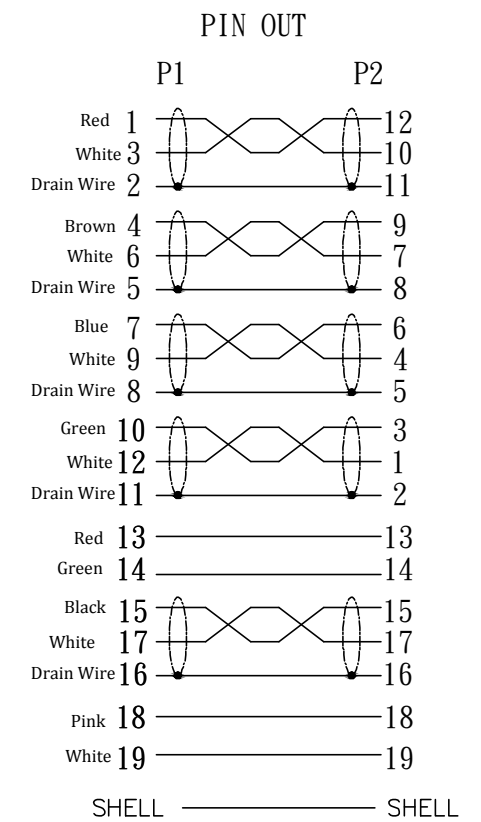

RoHS compliant

RevNo	Revision note	Date	Signature	Checked
-------	---------------	------	-----------	---------

Electronic Tests:

- A. Open/Short/Intermittence: 100%
- B. HI-POT:AC 150V 0.01S 1mA
- C. Insulation Resistance: DC 200V 0.01S 10M ohm (Min)
- D. Conductive Resistance: 2 ohm (Max)

⑥	DUST CAP	DISPLAYPORT M LDPE	2	PCS
⑤	MOLDED	45P BLACK PVC	5	G
④	MOLDED	LDPE	3	G
③	OUTER COVER	DISPLAYPORT 20PIN LATCHING MALE CONNECTOR BLACK ABS Assembly TYPE OUTER COVER	2	Set
②	CONNECTOR	DISPLAYPORT 20PIN:BLACK INSULATION, Gold PLATED Pin, Gold PLATED SHELL+#28CABLE CLAMP	2	PCS
①	CABLE	(7/0.127TC*1P+7/0.127TC+FAM)*5+(7/0.127TC)*4C+AL-FOIL+DRAIN WIRE (+(1/0.32BC)+BRAID (96/0.12AL-MG)]black PVC JACKET,OD:7.3± 0.2MM, MARKING:DisplayPort Cable E***** 兄 AWM STYLE 20276 80°C 30V VW-1	5000	MM
NO	NAME	SPECIFICATIONS	Q' TY	UNIT

Ltemref	Quantity	Title/Name,designation,material,dimension etc	Article No./Reference
Designed by ACHY	Checked by HELEN	Approved by - date October.09.2018	File name Date October.09.2018 Scale FREE
ANGLE:	32-24G A		DP MALE TO DP MALE CABLE, BLACK
UNIT:MM			Edition 1 Sheet 1/1