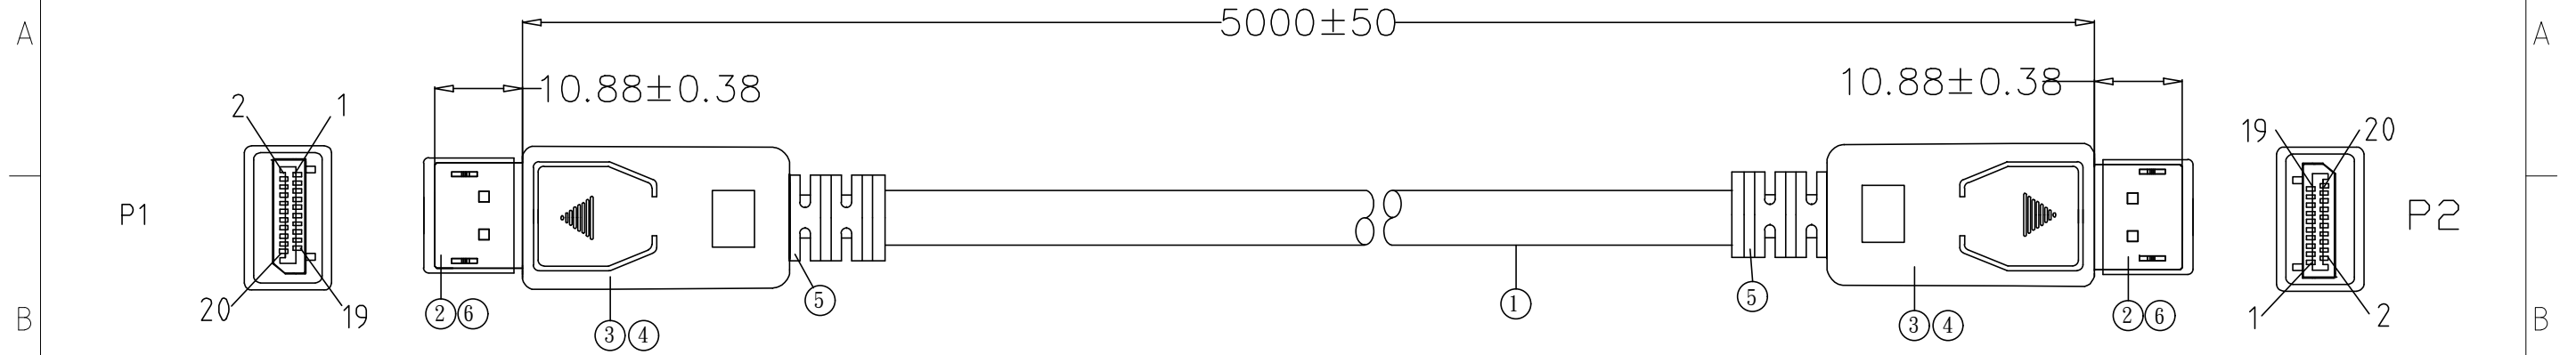

RoHS compliant

RevNo	Revision note	Date	Signature	Checked
-------	---------------	------	-----------	---------

Electronic Tests:

- A. Open/Short/Intermittence: 100%
- B. HI-POT:AC 150V 0.01S 1mA
- C. Insulation Resistance: DC 200V 0.01S 10M ohm (Min)
- D. Conductive Resistance: 2 ohm (Max)

⑥	DUST CAP	DISPLAYPORT M LDPE	2	PCS
⑤	MOLDED	45P BLACK PVC	5	G
④	MOLDED	LDPE	3	G
③	OUTER COVER	DISPLAYPORT 20PIN LATCHING MALE CONNECTOR BLACK ABS Assembly TYPE OUTER COVER	2	Set
②	CONNECTOR	DISPLAYPORT 20PIN:BLACK INSULATION, Gold PLATED Pin, Gold PLATED SHELL+#28CABLE CLAMP	2	PCS
①	CABLE	(7/0.127TC*1P+7/0.127TC+FAM)*5+(7/0.127TC)*4C+AL-FOIL+DRAIN WIRE (+(1/0.32BC)+BRAID (96/0.12AL-MG)]black PVC JACKET,OD:7.3± 0.2MM, MARKING:DisplayPort Cable E***** 兄 AWM STYLE 20276 80°C 30V VW-1	5000	MM
NO	NAME	SPECIFICATIONS	Q' TY	UNIT

Ltemref	Quantity	Title/Name,designation,material,dimension etc	Article No./Reference
Designed by ACHY	Checked by HELEN	Approved by - date October.09.2018	File name Date October.09.2018 Scale FREE
ANGLE:	32-24G A		DP MALE TO DP MALE CABLE, BLACK
UNIT:MM			Edition 1 Sheet 1/1