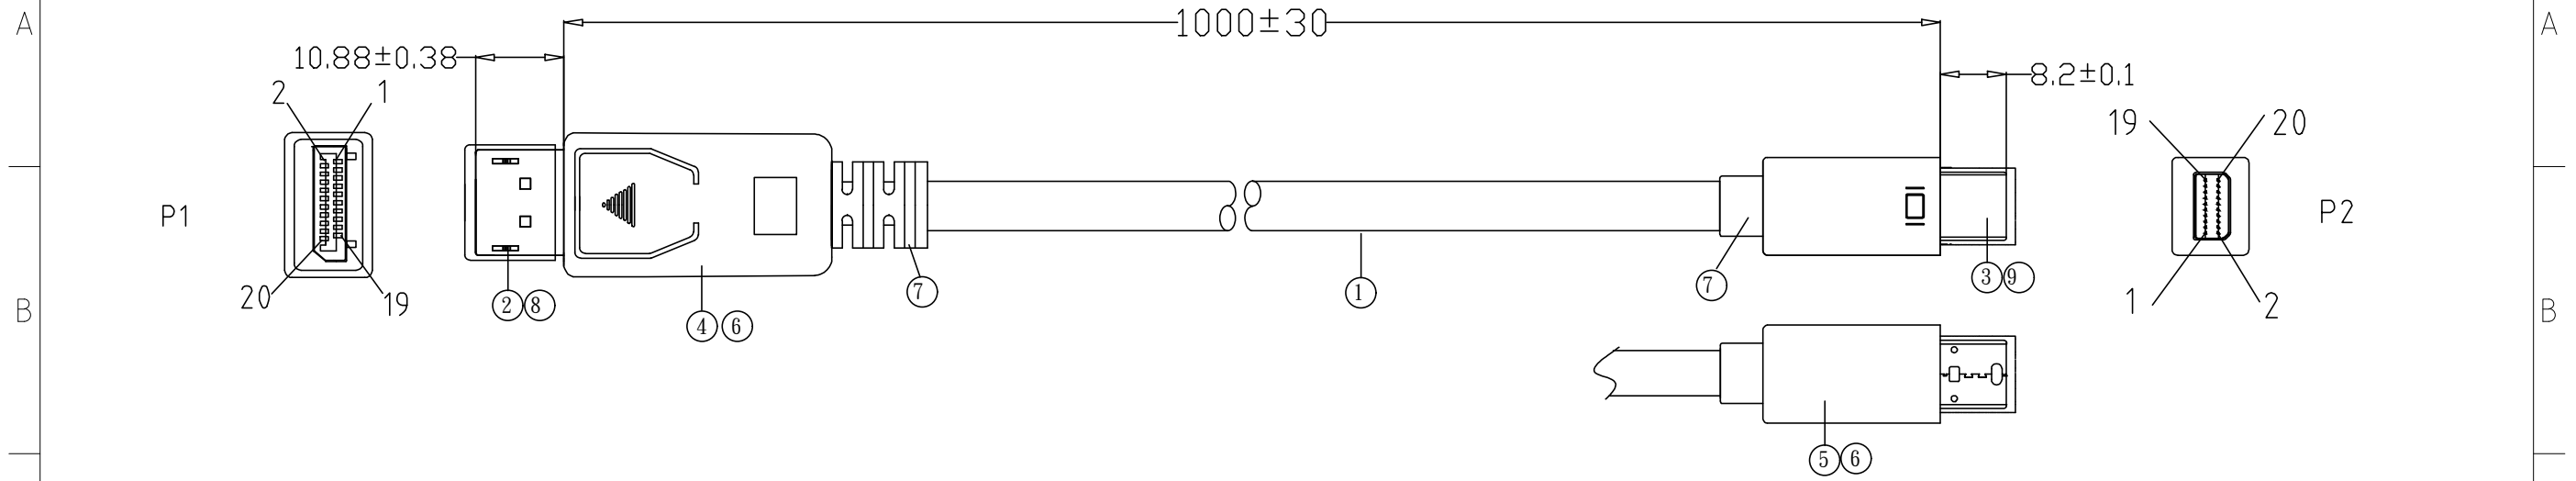

RoHS compliant

RevNo	Revision note	Date	Signature	Checked
-------	---------------	------	-----------	---------

Electronic Tests:

- A. Open/Short/Intermittence: 100%
- B. HI-POT:AC 150V 0.01S 1mA
- C. Insulation Resistance: DC 200V 0.01S 10M ohm (Min)
- D. Conductive Resistance: 2 ohm (Max)

⑨	DUST CAP	MINI DISPLAYPORT M LDPE	1	PCS
⑧	DUST CAP	DISPLAYPORT M LDPE	1	PCS
⑦	MOLDED	60P WHITE PVC	4	G
⑥	MOLDED	LDPE	3	G
⑤	OUTER COVER	MIMI DISPLAYPORT20PIN MALE CONNECTOR WHITE ABS Assembly TYPE OUTER COVER	1	PCS
④	OUTER COVER	DISPLAYPORT 20PIN LATCHING MALE CONNECTOR BLACK ABS Assembly TYPE OUTER COVER	1	PCS
③	CONNECTOR	MINI DISPLAYPORT 20PIN:WHITE INSULATION, Gold PLATED Pin , Gold PLATED SHELL+#32CABLE CLAMP	1	PCS
②	CONNECTOR	DISPLAYPORT 20PIN:BLACK INSULATION, Gold PLATED Pin , Gold PLATED SHELL+#32CABLE CLAMP	1	PCS
①	CABLE	32#[(7/0.08TC)*1P+D(1/0.2TC+HD-PE)+FAM]*5+(7/0.08TC)*5C+AL-FOIL+DRAIN WIRE (1/0.254BC)+BRAID(80/0.12AL-MG)White PVC JACKET,OD :4.8±0.2MM MARKING:DisplayPort Cable E***** 兄 AWM STYLE 20276 80°C 30V VW-1	1000	MM
NO	NAME		Q' TY	UNIT

Ltemref	Quantity	Title/Name,designation,material,dimension etc			Article No./Reference	
Designed by ACHY	Checked by HELEN	Approved by - date October.09.2018	File name	Date October.09.2018	Scale FREE	
ANGLE:	32-2411A			DP MALE TO MINI DP MALE CABLE,WHITE		
UNIT:MM					Edition 1	Sheet 1/1