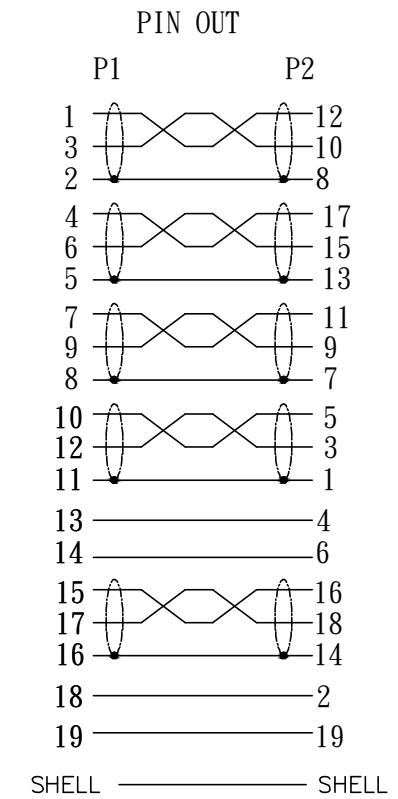

RoHS compliant

RevNo	Revision note	Date	Signature	Checked
-------	---------------	------	-----------	---------

Electronic Tests:

- A. Open/Short/Intermittence: 100%
- B. HI-POT:AC 150V 0.01S 1mA
- C. Insulation Resistance: DC 200V 0.01S 10M ohm (Min)
- D. Conductive Resistance: 2 ohm (Max)

⑨	DUST CAP	MINI DISPLAYPORT M LDPE	1	PCS
⑧	DUST CAP	DISPLAYPORT M LDPE	1	PCS
⑦	MOLDED	60P WHITE PVC	4	G
⑥	MOLDED	LDPE	3	G
⑤	OUTER COVER	MIMI DISPLAYPORT20PIN MALE CONNECTOR WHITE ABS Assembly TYPE OUTER COVER	1	PCS
④	OUTER COVER	DISPLAYPORT 20PIN LATCHING MALE CONNECTOR BLACK ABS Assembly TYPE OUTER COVER	1	PCS
③	CONNECTOR	MINI DISPLAYPORT 20PIN:WHITE INSULATION, Gold PLATED Pin , Gold PLATED SHELL+#32CABLE CLAMP	1	PCS
②	CONNECTOR	DISPLAYPORT 20PIN:BLACK INSULATION, Gold PLATED Pin , Gold PLATED SHELL+#32CABLE CLAMP	1	PCS
①	CABLE	32#[(7/0.08TC)*1P+D(1/0.2TC+HD-PE)+FAM]*5+(7/0.08TC)*5C+AL-FOIL+DRAIN WIRE (1/0.254BC)+BRAID(80/0.12AL-MG)White PVC JACKET,OD :4.8±0.2MM MARKING:DisplayPort Cable E***** 兄 AWM STYLE 20276 80°C 30V VW-1	1000	MM
NO	NAME		Q' TY	UNIT

Ltemref	Quantity	Title/Name,designation,material,dimension etc			Article No./Reference	
Designed by ACHY	Checked by HELEN	Approved by - date October.09.2018	File name	Date October.09.2018	Scale FREE	
ANGLE:	32-2411A			DP MALE TO MINI DP MALE CABLE,WHITE		
UNIT:MM					Edition 1	Sheet 1/1