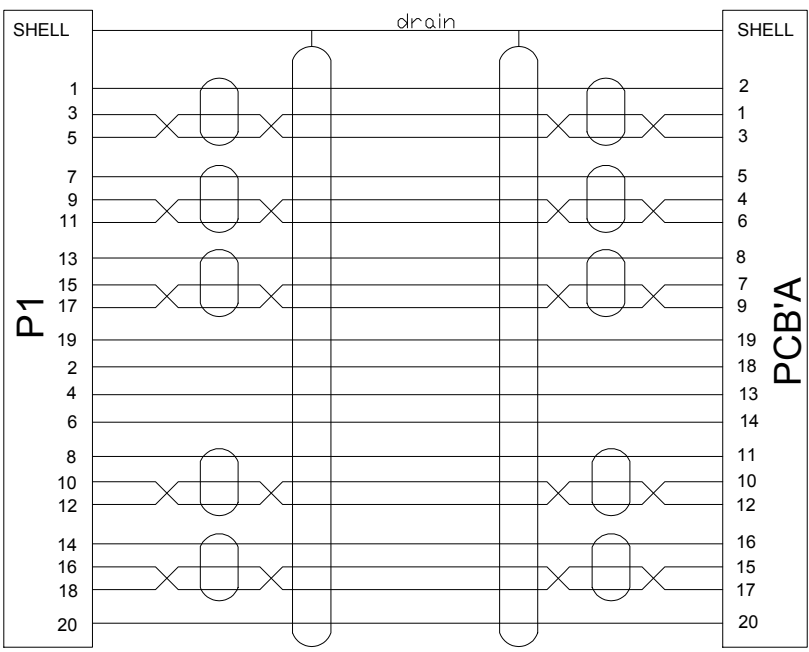

3000±45mm

MINI DISPLAYPORT PLUG

NOTES:

1:100% short,open and miss wire test.
2:Resolution:1080P,60HZ,

⑥	OUTER MOULDED	WHITE 45P PVC	0.048	KG
⑤	INNER MOULDED	LDPE	0.024	KG
④	SCREW	#4-40UNC 2.3*45.5MM,WHITE PVC	2	PCS
③	CONNECTOR	DVI 24+1/M WITH PCB(PS8121E),BLACK INSULATION,GOLD PLATED PIN AND SHELL	1	PCS
②	CONNECTOR	MINI DISPLAYPORT MALE,BLACK INSULATOR,GOLD PLATED PIN AND SHELL	1	PCS
①	CABLE	(1P*32AWG+D+FAM)*5C+5C*32AWG+ADB,JACKET:WHITE PVC,OD:5.5±0.2MM.	3000	MM
NO.	MATERIAL	DESCRIPTION	QTY.	UNIT

Ltemref	Quantity	Title/Name,designation,material,dimension etc			Article No./Reference	
Designed by ACHY	Checked by HELEN	Approved by - date Mar 13.2018	File name DP-DVI,M/M,WHITE	Date Mar 13.2018	Scale FREE	
ANGLE:		MDP M-DVI 24+1 M CABLE,WHITE,GOLD,3M				
UNIT-MM		32-2406		Edition 1	Sheet 1/1	