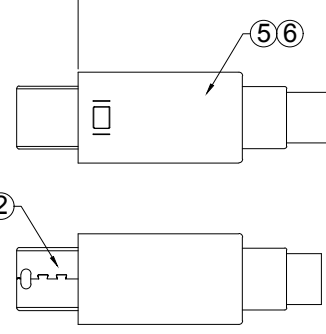

3000±45mm

MINI DISPLAYPORT PLUG

NOTES:

1:100% short,open and miss wire test.
2:Resolution:1080P,60HZ,

⑥	OUTER MOULDED	WHITE 45P PVC	0.048	KG
⑤	INNER MOULDED	LDPE	0.024	KG
④	SCREW	#4-40UNC 2.3*45.5MM,WHITE PVC	2	PCS
③	CONNECTOR	DVI 24+1/M WITH PCB(PS8121E),BLACK INSULATION,GOLD PLATED PIN AND SHELL	1	PCS
②	CONNECTOR	MINI DISPLAYPORT MALE,BLACK INSULATOR,GOLD PLATED PIN AND SHELL	1	PCS
①	CABLE	(1P*32AWG+D+FAM)*5C+5C*32AWG+ADB,JACKET:WHITE PVC,OD:5.5±0.2MM.	3000	MM
NO.	MATERIAL	DESCRIPTION	QTY.	UNIT

Ltemref	Quantity	Title/Name,designation,material,dimension etc			Article No./Reference	
Designed by ACHY	Checked by HELEN	Approved by - date Mar 13.2018	File name DP-DVI,M/M,WHITE	Date Mar 13.2018	Scale FREE	
ANGLE:		MDP M-DVI 24+1 M CABLE,WHITE,GOLD,3M				
UNIT-MM		32-2406		Edition 1	Sheet 1/1	