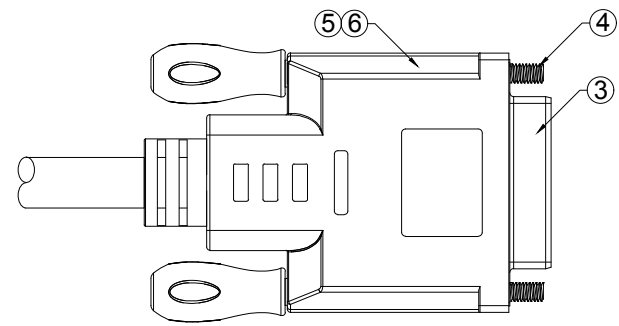

3000±45mm

MINI DISPLAYPORT PLUG

NOTES:

1:100% short,open and miss wire test.
2:Resolution:1080P,60HZ,

⑥	OUTER MOULDED	WHITE 45P PVC	0.048	KG
⑤	INNER MOULDED	LDPE	0.024	KG
④	SCREW	#4-40UNC 2.3*45.5MM,WHITE PVC	2	PCS
③	CONNECTOR	DVI 24+1/M WITH PCB(PS8121E),BLACK INSULATION,GOLD PLATED PIN AND SHELL	1	PCS
②	CONNECTOR	MINI DISPLAYPORT MALE,BLACK INSULATOR,GOLD PLATED PIN AND SHELL	1	PCS
①	CABLE	(1P*32AWG+D+FAM)*5C+5C*32AWG+ADB,JACKET:WHITE PVC,OD:5.5±0.2MM.	3000	MM
NO.	MATERIAL	DESCRIPTION	QTY.	UNIT

Ltemref	Quantity	Title/Name,designation,material,dimension etc			Article No./Reference	
Designed by ACHY	Checked by HELEN	Approved by - date Mar 13.2018	File name DP-DVI,M/M,WHITE	Date Mar 13.2018	Scale FREE	
ANGLE:		MDP M-DVI 24+1 M CABLE,WHITE,GOLD,3M				
UNIT-MM		32-2406		Edition 1	Sheet 1/1	