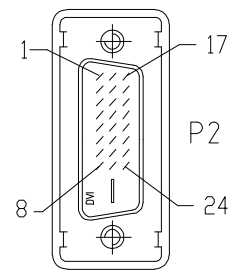

3000±45mm

MINI DISPLAYPORT PLUG

NOTES:

1:100% short,open and miss wire test.
2:Resolution:1080P,60HZ,

⑥	OUTER MOULDED	WHITE 45P PVC	0.048	KG
⑤	INNER MOULDED	LDPE	0.024	KG
④	SCREW	#4-40UNC 2.3*45.5MM,WHITE PVC	2	PCS
③	CONNECTOR	DVI 24+1/M WITH PCB(PS8121E),BLACK INSULATION,GOLD PLATED PIN AND SHELL	1	PCS
②	CONNECTOR	MINI DISPLAYPORT MALE,BLACK INSULATOR,GOLD PLATED PIN AND SHELL	1	PCS
①	CABLE	(1P*32AWG+D+FAM)*5C+5C*32AWG+ADB,JACKET:WHITE PVC,OD:5.5±0.2MM.	3000	MM
NO.	MATERIAL	DESCRIPTION	QTY.	UNIT

Ltemref	Quantity	Title/Name,designation,material,dimension etc			Article No./Reference	
Designed by ACHY	Checked by HELEN	Approved by - date Mar 13.2018	File name DP-DVI,M/M,WHITE	Date Mar 13.2018	Scale FREE	
ANGLE:		MDP M-DVI 24+1 M CABLE,WHITE,GOLD,3M				
UNIT-MM		32-2406		Edition 1	Sheet 1/1	