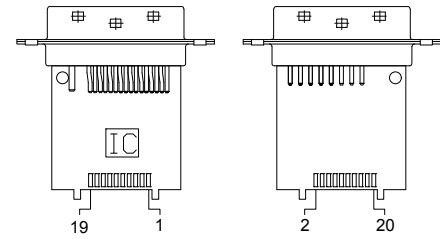

3000±45mm

MINI DISPLAYPORT PLUG

NOTES:

1:100% short,open and miss wire test.
2:Resolution:1080P,60HZ,

⑥	OUTER MOULDED	WHITE 45P PVC	0.048	KG
⑤	INNER MOULDED	LDPE	0.024	KG
④	SCREW	#4-40UNC 2.3*45.5MM,WHITE PVC	2	PCS
③	CONNECTOR	DVI 24+1/M WITH PCB(PS8121E),BLACK INSULATION,GOLD PLATED PIN AND SHELL	1	PCS
②	CONNECTOR	MINI DISPLAYPORT MALE,BLACK INSULATOR,GOLD PLATED PIN AND SHELL	1	PCS
①	CABLE	(1P*32AWG+D+FAM)*5C+5C*32AWG+ADB,JACKET:WHITE PVC,OD:5.5±0.2MM.	3000	MM
NO.	MATERIAL	DESCRIPTION	QTY.	UNIT

Ltemref	Quantity	Title/Name,designation,material,dimension etc			Article No./Reference	
Designed by ACHY	Checked by HELEN	Approved by - date Mar 13.2018	File name DP-DVI,M/M,WHITE	Date Mar 13.2018	Scale FREE	
ANGLE:		MDP M-DVI 24+1 M CABLE,WHITE,GOLD,3M				
UNIT-MM		32-2406		Edition 1	Sheet 1/1	