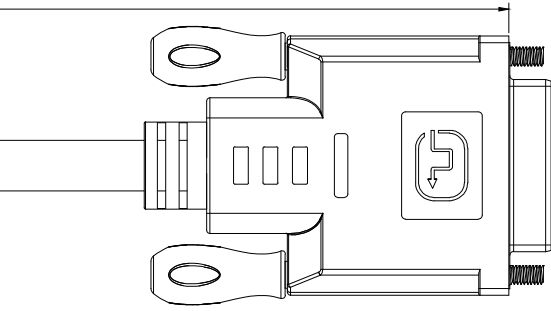

3000±45mm

MINI DISPLAYPORT PLUG

NOTES:

1:100% short,open and miss wire test.
2:Resolution:1080P,60HZ,

⑥	OUTER MOULDED	WHITE 45P PVC	0.048	KG
⑤	INNER MOULDED	LDPE	0.024	KG
④	SCREW	#4-40UNC 2.3*45.5MM,WHITE PVC	2	PCS
③	CONNECTOR	DVI 24+1/M WITH PCB(PS8121E),BLACK INSULATION,GOLD PLATED PIN AND SHELL	1	PCS
②	CONNECTOR	MINI DISPLAYPORT MALE,BLACK INSULATOR,GOLD PLATED PIN AND SHELL	1	PCS
①	CABLE	(1P*32AWG+D+FAM)*5C+5C*32AWG+ADB,JACKET:WHITE PVC,OD:5.5±0.2MM.	3000	MM
NO.	MATERIAL	DESCRIPTION	QTY.	UNIT

Ltemref	Quantity	Title/Name,designation,material,dimension etc			Article No./Reference	
Designed by ACHY	Checked by HELEN	Approved by - date Mar 13.2018	File name DP-DVI,M/M,WHITE	Date Mar 13.2018	Scale FREE	
ANGLE:		MDP M-DVI 24+1 M CABLE,WHITE,GOLD,3M				
UNIT-MM		32-2406		Edition 1	Sheet 1/1	