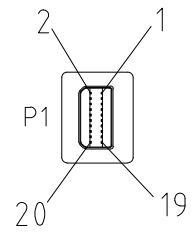

3000±45mm

MINI DISPLAYPORT PLUG

NOTES:

1:100% short,open and miss wire test.
2:Resolution:1080P,60HZ,

⑥	OUTER MOULDED	WHITE 45P PVC	0.048	KG
⑤	INNER MOULDED	LDPE	0.024	KG
④	SCREW	#4-40UNC 2.3*45.5MM,WHITE PVC	2	PCS
③	CONNECTOR	DVI 24+1/M WITH PCB(PS8121E),BLACK INSULATION,GOLD PLATED PIN AND SHELL	1	PCS
②	CONNECTOR	MINI DISPLAYPORT MALE,BLACK INSULATOR,GOLD PLATED PIN AND SHELL	1	PCS
①	CABLE	(1P*32AWG+D+FAM)*5C+5C*32AWG+ADB,JACKET:WHITE PVC,OD:5.5±0.2MM.	3000	MM
NO.	MATERIAL	DESCRIPTION	QTY.	UNIT

Ltemref	Quantity	Title/Name,designation,material,dimension etc			Article No./Reference	
Designed by ACHY	Checked by HELEN	Approved by - date Mar 13.2018	File name DP-DVI,M/M,WHITE	Date Mar 13.2018	Scale FREE	
ANGLE:		MDP M-DVI 24+1 M CABLE,WHITE,GOLD,3M				
UNIT-MM		32-2406		Edition 1	Sheet 1/1	