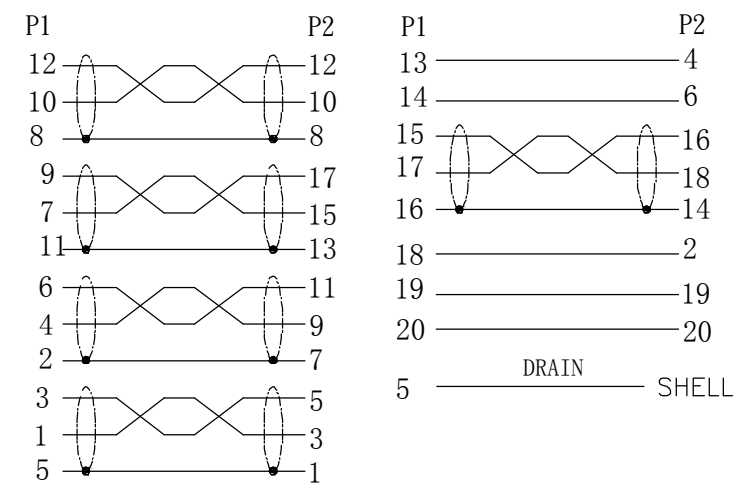

PIN OUT

NOTES:
 1:HD-TV:1080P,60HZ.
 2:RoHS Compliant.

⑦	OUTER MOULDED	WHITE 45P PVC	0.025	KG
⑥	INNER MOULDED	LDPE	0.012	KG
⑤	DP SHELL	ABS SHELL FOR MDP MALE,WHITE	1	PCS
④	HDMI SHELL	ABS SHELL FOR HDMI AM,WHITE	1	PCS
③	CONNECTOR	MDP MALE,GOLD PLATED PIN AND SHELL,WHITE INSULATION	1	PCS
②	CONNECTOR	HDMI AM WITH IC:PS8121E,GOLD PLATED PIN AND SHELL,BLACK INSULATION	1	PCS
①	CABLE	(32AWG*1P+D+FAM)*5+32AWG*5C+ADB,JACKET:WHITE PVC,OD:4.8±0.2mm	2000	MM
NO.	MATERIAL	DESCRIPTION	QTY.	UNIT

Ltemref	Quantity	Title/Name,designation,material,dimension etc			Article No./Reference	
Designed by ACHY	Checked by HELEN	Approved by - date Mar.27.2018	File name MDP-HDMI_CABLE	Date Mar.27.2018	Scale FREE	
ANGLE:		MDP-HDMI,M/M CABLE,WHITE,2M				
UNIT:MM		32-2402		Edition 1	Sheet 1/1	