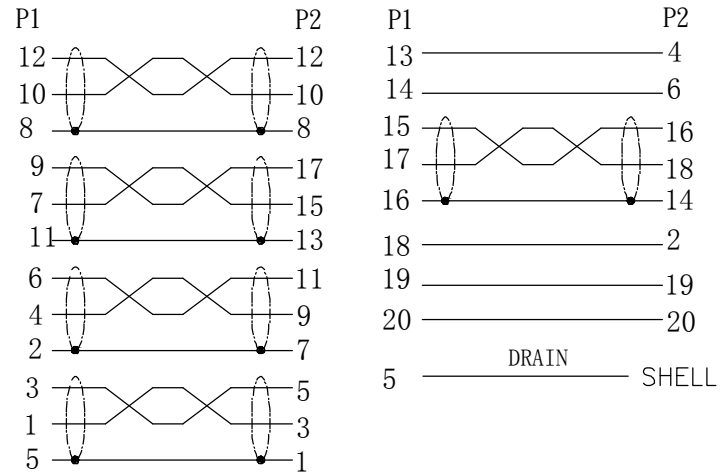

PIN OUT

NOTES:  
 1:HD-TV:1080P,60HZ.  
 2:RoHS Compliant.

⑦	OUTER MOULDED	WHITE 45P PVC	0.025	KG
⑥	INNER MOULDED	LDPE	0.012	KG
⑤	DP SHELL	ABS SHELL FOR MDP MALE,WHITE	1	PCS
④	HDMI SHELL	ABS SHELL FOR HDMI AM,WHITE	1	PCS
③	CONNECTOR	MDP MALE,GOLD PLATED PIN AND SHELL,WHITE INSULATION	1	PCS
②	CONNECTOR	HDMI AM WITH IC:PS8121E,GOLD PLATED PIN AND SHELL,BLACK INSULATION	1	PCS
①	CABLE	(32AWG*1P+D+FAM)*5+32AWG*5C+ADB,JACKET:WHITE PVC,OD:4.8±0.2mm	1000	MM
NO.	MATERIAL	DESCRIPTION	QTY.	UNIT

Ltemref	Quantity	Title/Name,designation,material,dimension etc			Article No./Reference
Designed by ACHY	Checked by HELEN	Approved by - date Mar.27.2018	File name MDP-HDMI CABLE	Date Mar.27.2018	Scale FREE
ANGLE:	MDP-HDMI,M/M CABLE,WHITE,1M				
UNIT:MM	32-2401			Edition 1	Sheet 1/1